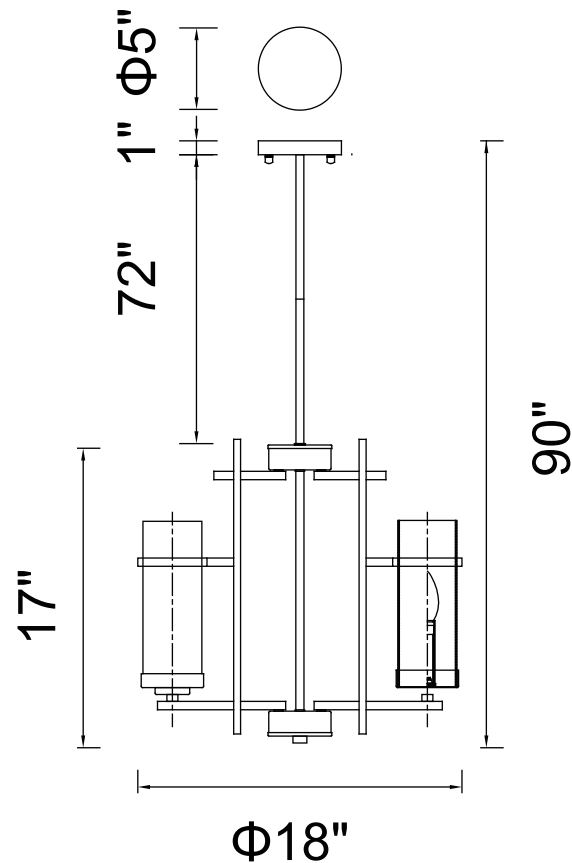

PROJECT: _____

FIXTURE TYPE: _____

LOCATION: _____

CONTACT/PHONE: _____

Item	9827P18-6-101
Collection	SIERRA
Finish	Black
Glass	Clear
Crystal	-----
Input	120V AC,60HZ,AC

Shade	-----
Length/Dia.	18"
Width/Ext.	-----
Height	17"
Maximum	90"
Lumens	-----

Light Source	E12
Bulb Info.	6×60W
Included	-----
Dimmable	Yes
Color	-----
Weight	