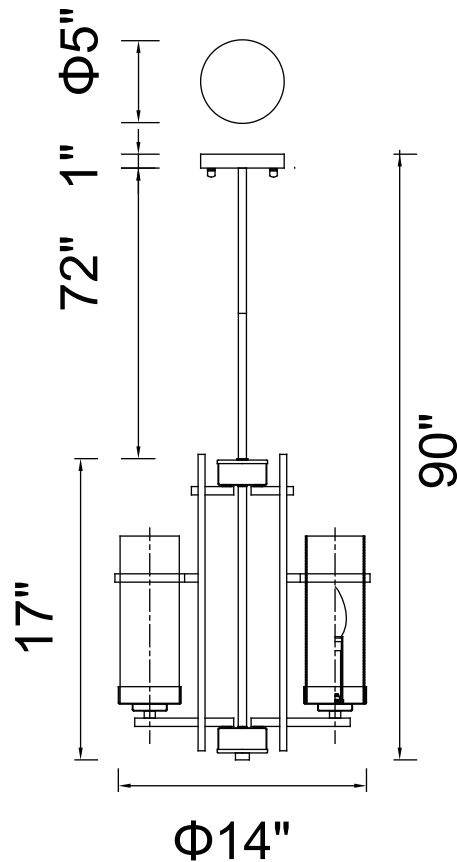

PROJECT: \_\_\_\_\_

FIXTURE TYPE: \_\_\_\_\_

LOCATION: \_\_\_\_\_

CONTACT/PHONE: \_\_\_\_\_

Item	9827P14-4-101
Collection	SIERRA
Finish	Black
Glass	Clear
Crystal	-----
Input	120V AC,60HZ,AC

Shade	-----
Length/Dia.	14"
Width/Ext.	-----
Height	17"
Maximum	90"
Lumens	-----

Light Source	E12
Bulb Info.	4×60W
Included	-----
Dimmable	Yes
Color	-----
Weight	