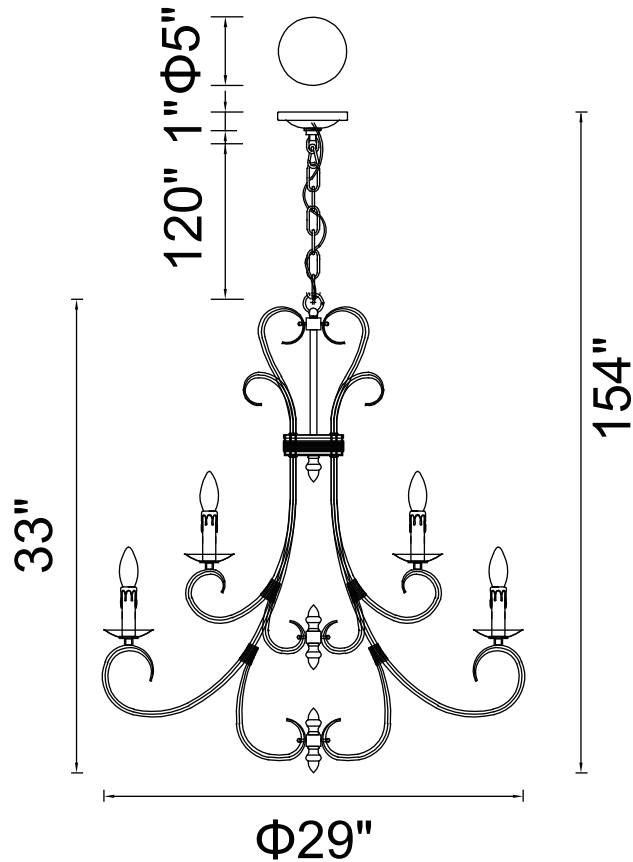

PROJECT: _____

FIXTURE TYPE: _____

LOCATION: _____

CONTACT/PHONE: _____

Item	9817P29-9-121
Collection	MADDY
Finish	Rubbed Brown
Glass	-----
Crystal	-----
Input	120V AC,60HZ,AC

Shade	-----
Length/Dia.	29"
Width/Ext.	-----
Height	33"
Maximum	154"
Lumens	-----

Light Source	E12
Bulb Info.	9×60W
Included	-----
Dimmable	Yes
Color	-----
Weight	-----