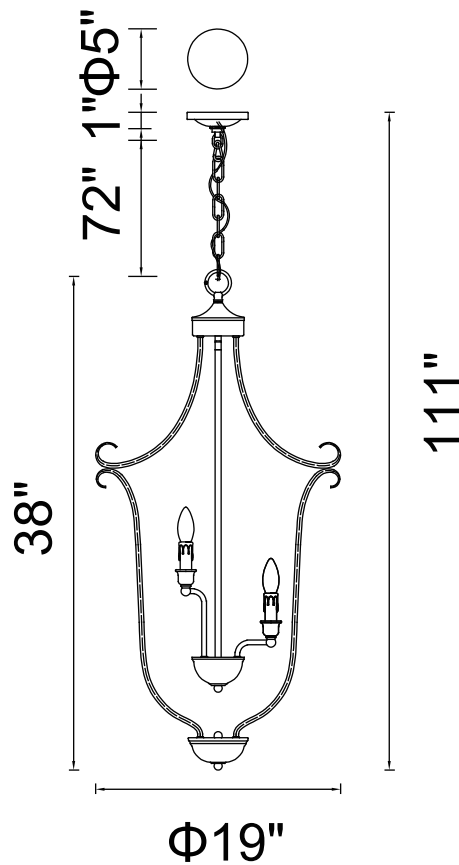

PROJECT: _____

FIXTURE TYPE: _____

LOCATION: _____

CONTACT/PHONE: _____

Item	9817P19-9-121-B
Collection	MADDY
Finish	Rubbed Brown
Glass	-----
Crystal	-----
Input	120V AC,60HZ,AC

Shade	-----
Length/Dia.	19"
Width/Ext.	-----
Height	38"
Maximum	111"
Lumens	-----

Light Source	E12
Bulb Info.	9×60W
Included	-----
Dimmable	Yes
Color	-----
Weight	