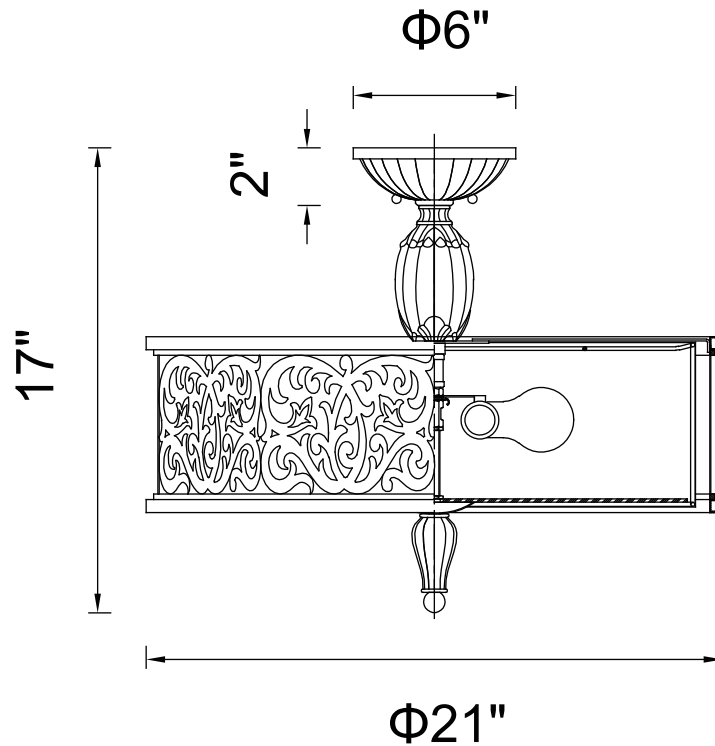

PROJECT: _____

FIXTURE TYPE: _____

LOCATION: _____

CONTACT/PHONE: _____

Item	9807C21-5-116
Collection	NICOLE
Finish	Brushed Chocolate
Glass	-----
Crystal	-----
Input	120V AC,60HZ,AC

Shade	-----
Length/Dia.	21"
Width/Ext.	-----
Height	17"
Maximum	-----
Lumens	-----

Light Source	E26
Bulb Info.	5×60W
Included	-----
Dimmable	Yes
Color	-----
Weight	-----