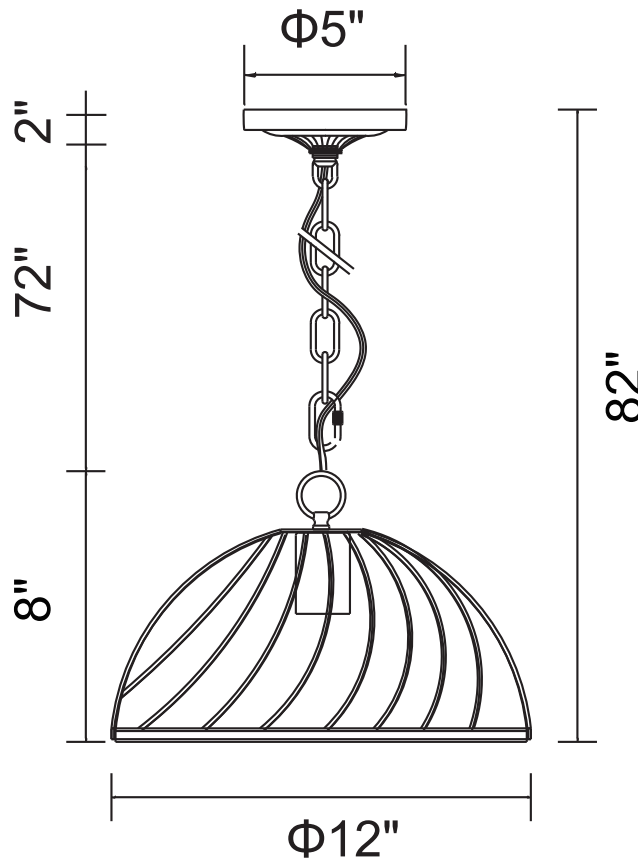

PROJECT: \_\_\_\_\_

FIXTURE TYPE: \_\_\_\_\_

LOCATION: \_\_\_\_\_

CONTACT/PHONE: \_\_\_\_\_

Item	9755P12-1-101
Collection	ESCOT
Finish	Black
Glass	Clear
Crystal	-----
Input	120V AC,60HZ,AC

Shade	-----
Length/Dia.	12"
Width/Ext.	-----
Height	8"
Maximum	82"
Lumens	-----

Light Source	E26
Bulb Info.	1×60W
Included	-----
Dimmable	Yes
Color	-----
Weight	