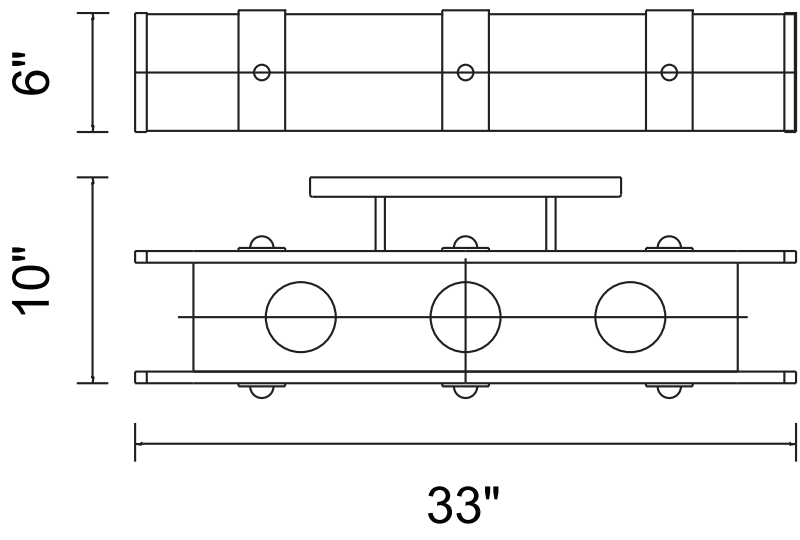

PROJECT: _____
 FIXTURE TYPE: _____
 LOCATION: _____
 CONTACT/PHONE: _____

Item	9748W33-3-101
Collection	PAGO
Finish	Black
Glass	-----
Crystal	-----
Input	120V AC,60HZ,AC

Shade	-----
Length/Dia.	33"
Width/Ext.	10"
Height	6"
Maximum	6"
Lumens	936

Light Source	LED
Bulb Info.	3x7W AC COB
Included	-----
Dimmable	Yes
Color	3000K
Weight	