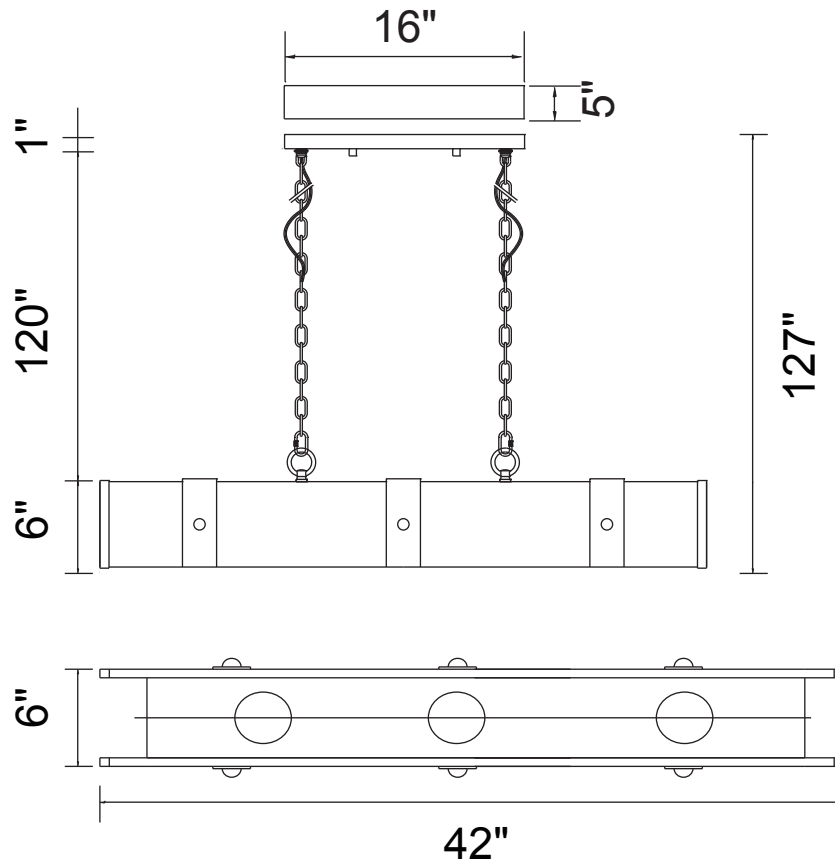

PROJECT: \_\_\_\_\_

FIXTURE TYPE: \_\_\_\_\_

LOCATION: \_\_\_\_\_

CONTACT/PHONE: \_\_\_\_\_

Item	9748P42-3-101
Collection	PAGO
Finish	Black
Glass	-----
Crystal	-----
Input	120V AC,60HZ,AC

Shade	-----
Length/Dia.	42"
Width/Ext.	6"
Height	6"
Maximum	127"
Lumens	936

Light Source	LED
Bulb Info.	3×7W AC COB
Included	-----
Dimmable	Yes
Color	3000K
Weight	