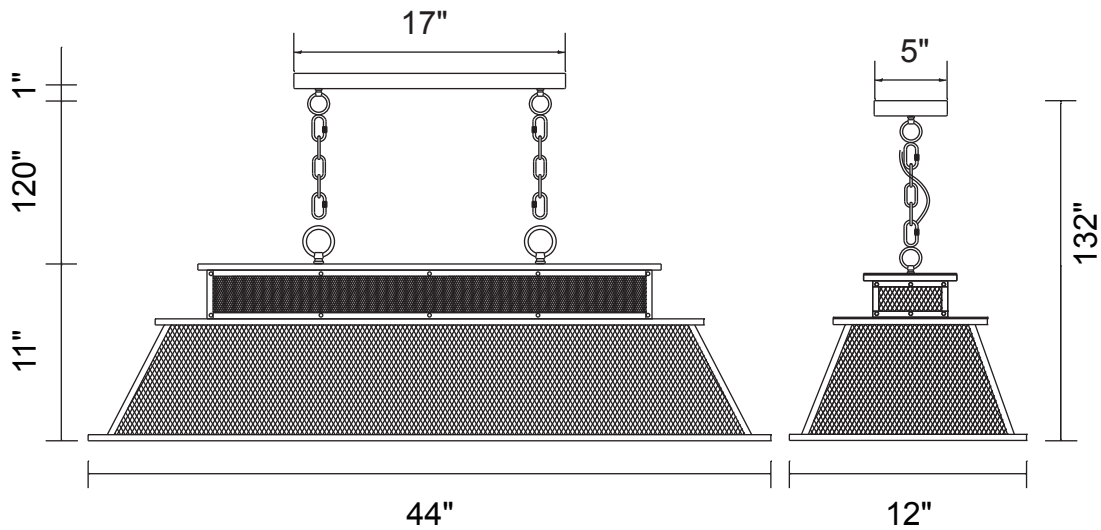

PROJECT: _____

FIXTURE TYPE: _____

LOCATION: _____

CONTACT/PHONE: _____

Item	9745P44-7-219
Collection	SAVILL
Finish	Reddish Black
Glass	-----
Crystal	-----
Input	120V AC,60HZ,AC

Shade	-----
Length/Dia.	44"
Width/Ext.	12"
Height	11"
Maximum	132"
Lumens	-----

Light Source	E26
Bulb Info.	7×60W
Included	-----
Dimmable	Yes
Color	-----
Weight	