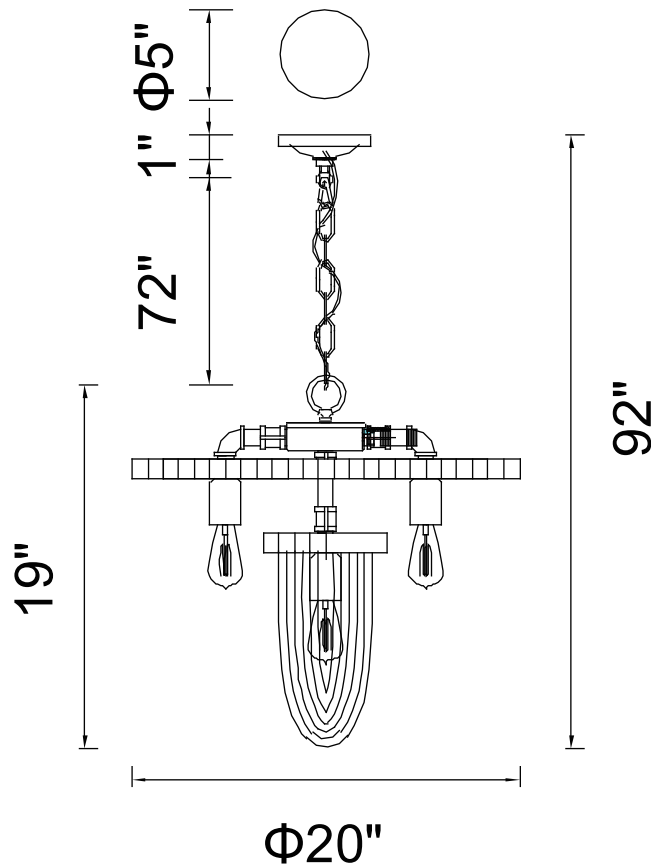

PROJECT: _____

FIXTURE TYPE: _____

LOCATION: _____

CONTACT/PHONE: _____

Item	9726P20-4-187
Collection	UNION
Finish	Gray
Glass	-----
Crystal	-----
Input	120V AC,60HZ,AC

Shade	-----
Length/Dia.	20"
Width/Ext.	-----
Height	19"
Maximum	92"
Lumens	-----

Light Source	E26
Bulb Info.	4×60W
Included	-----
Dimmable	Yes
Color	-----
Weight	