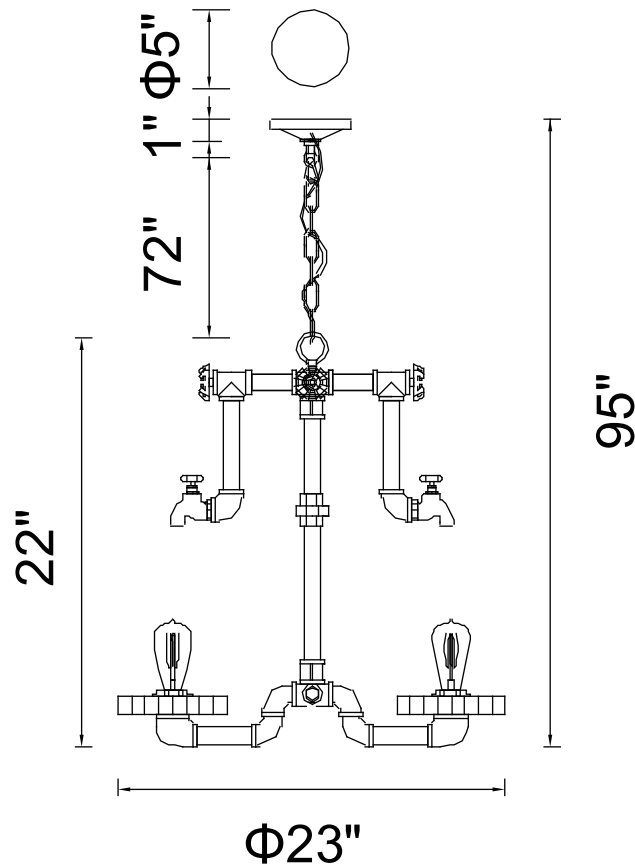

PROJECT: _____

FIXTURE TYPE: _____

LOCATION: _____

CONTACT/PHONE: _____

Item	9724P23-4-210
Collection	SOTO
Finish	Speckled Copper
Glass	-----
Crystal	-----
Input	120V AC,60HZ,AC

Shade	-----
Length/Dia.	23"
Width/Ext.	-----
Height	22"
Maximum	95"
Lumens	-----

Light Source	E26
Bulb Info.	4×60W
Included	-----
Dimmable	Yes
Color	-----
Weight	