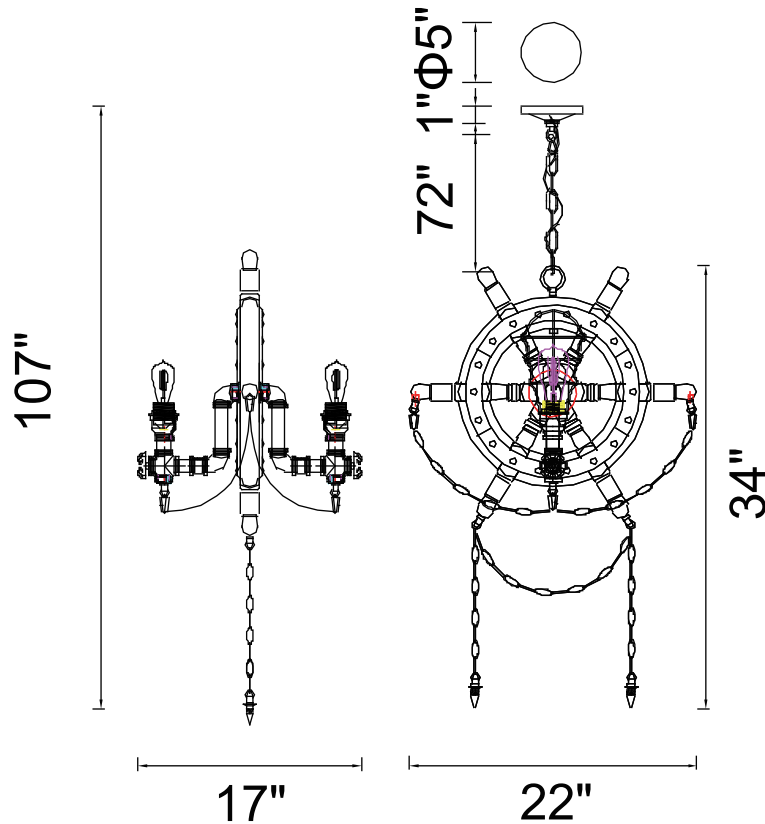

PROJECT: \_\_\_\_\_

FIXTURE TYPE: \_\_\_\_\_

LOCATION: \_\_\_\_\_

CONTACT/PHONE: \_\_\_\_\_

Item	9718P22-2-210-B
Collection	MAYesR
Finish	Speckled Copper
Glass	-----
Crystal	-----
Input	120V AC,60HZ,AC

Shade	-----
Length/Dia.	22"
Width/Ext.	17"
Height	34"
Maximum	107"
Lumens	-----

Light Source	E26
Bulb Info.	2×60W
Included	-----
Dimmable	Yes
Color	-----
Weight	