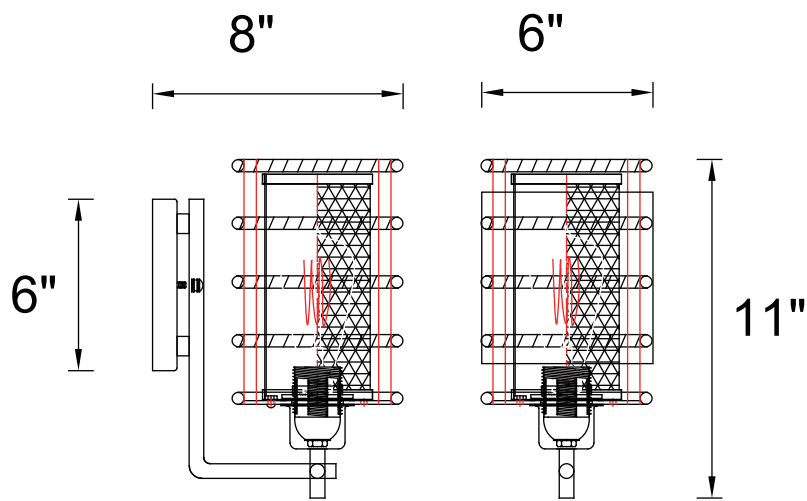

PROJECT: _____

FIXTURE TYPE: _____

LOCATION: _____

CONTACT/PHONE: _____

Item	9700W6-1-197
Collection	DARYA
Finish	Brown
Glass	-----
Crystal	-----
Input	120V AC,60HZ,AC

Shade	-----
Length/Dia.	8"
Width/Ext.	6"
Height	11"
Maximum	-----
Lumens	-----

Light Source	E26
Bulb Info.	1×60W
Included	-----
Dimmable	Yes
Color	-----
Weight	