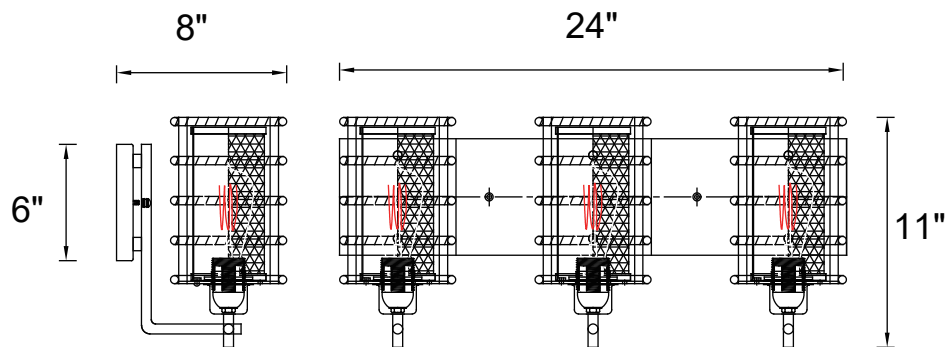

PROJECT: _____

FIXTURE TYPE: _____

LOCATION: _____

CONTACT/PHONE: _____

Item	9700W24-3-197
Collection	DARYA
Finish	Brown
Glass	-----
Crystal	-----
Input	120V AC,60HZ,AC

Shade	-----
Length/Dia.	24"
Width/Ext.	8"
Height	11"
Maximum	-----
Lumens	-----

Light Source	E26
Bulb Info.	3×60W
Included	-----
Dimmable	Yes
Color	-----
Weight	-----