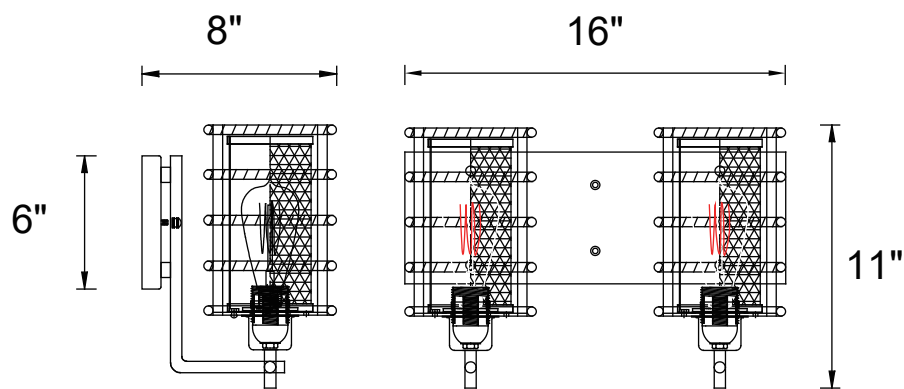

PROJECT: _____

FIXTURE TYPE: _____

LOCATION: _____

CONTACT/PHONE: _____

Item	9700W16-2-197
Collection	DARYA
Finish	Brown
Glass	-----
Crystal	-----
Input	120V AC,60HZ,AC

Shade	-----
Length/Dia.	16"
Width/Ext.	8"
Height	11"
Maximum	-----
Lumens	-----

Light Source	E26
Bulb Info.	2×60W
Included	-----
Dimmable	Yes
Color	-----
Weight	-----