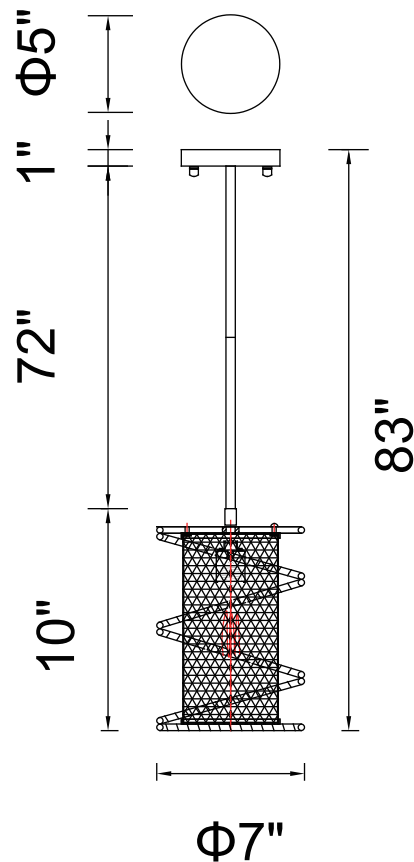

PROJECT: _____

FIXTURE TYPE: _____

LOCATION: _____

CONTACT/PHONE: _____

Item	9700P7-1-197
Collection	DARYA
Finish	Brown
Glass	-----
Crystal	-----
Input	120V AC,60HZ,AC

Shade	-----
Length/Dia.	7"
Width/Ext.	-----
Height	10"
Maximum	-----
Lumens	-----

Light Source	E26
Bulb Info.	1×60W
Included	-----
Dimmable	Yes
Color	-----
Weight	