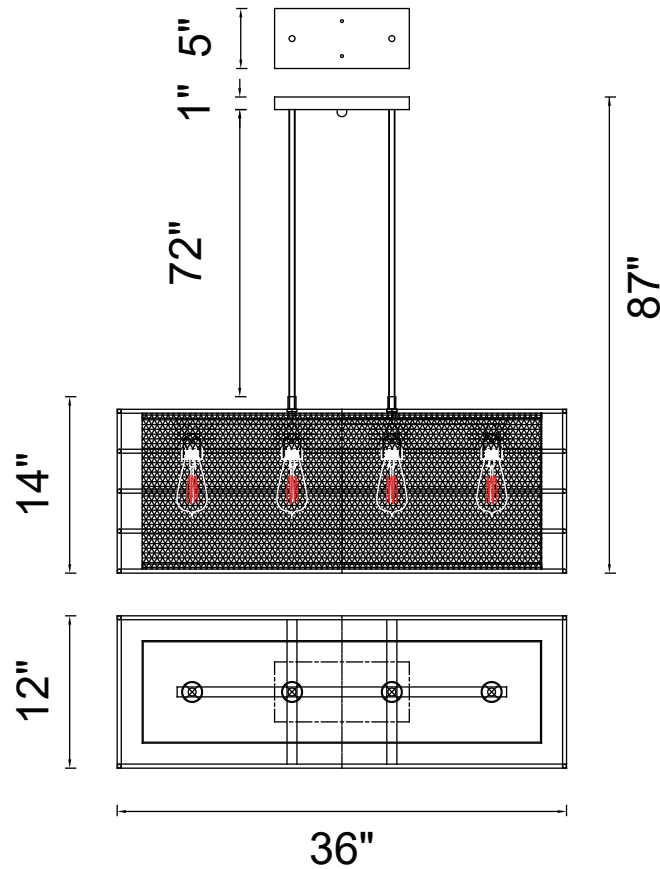

PROJECT: _____

FIXTURE TYPE: _____

LOCATION: _____

CONTACT/PHONE: _____

Item	9700P36-4-197
Collection	DARYA
Finish	Brown
Glass	-----
Crystal	Clear
Input	120V AC,60HZ,AC

Shade	-----
Length/Dia.	36"
Width/Ext.	12"
Height	14"
Maximum	-----
Lumens	-----

Light Source	E26
Bulb Info.	4×60W
Included	-----
Dimmable	Yes
Color	-----
Weight	