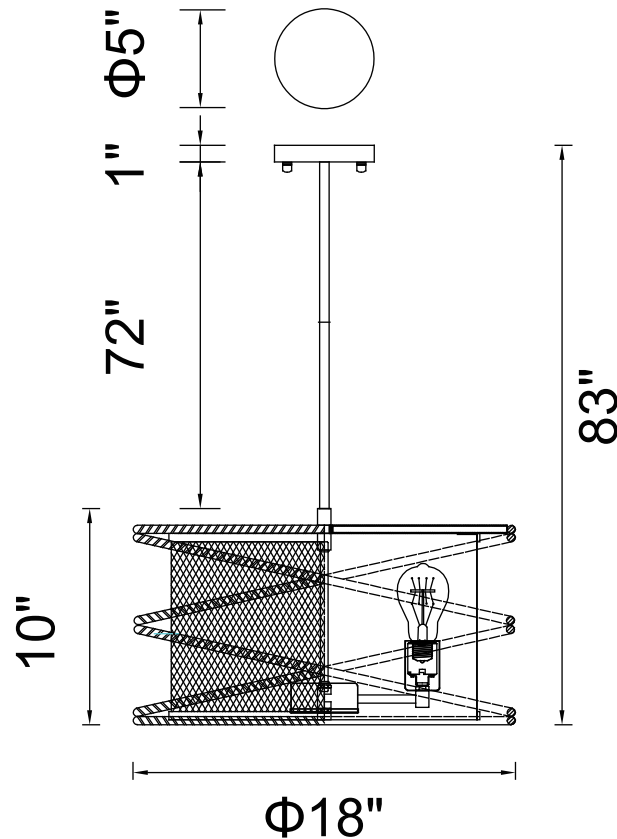

PROJECT: \_\_\_\_\_

FIXTURE TYPE: \_\_\_\_\_

LOCATION: \_\_\_\_\_

CONTACT/PHONE: \_\_\_\_\_

Item	9700P18-3-197
Collection	DARYA
Finish	Brown
Glass	-----
Crystal	Clear
Input	120V AC,60HZ,AC

Shade	-----
Length/Dia.	18"
Width/Ext.	-----
Height	10"
Maximum	-----
Lumens	-----

Light Source	E26
Bulb Info.	3×60W
Included	-----
Dimmable	Yes
Color	-----
Weight	