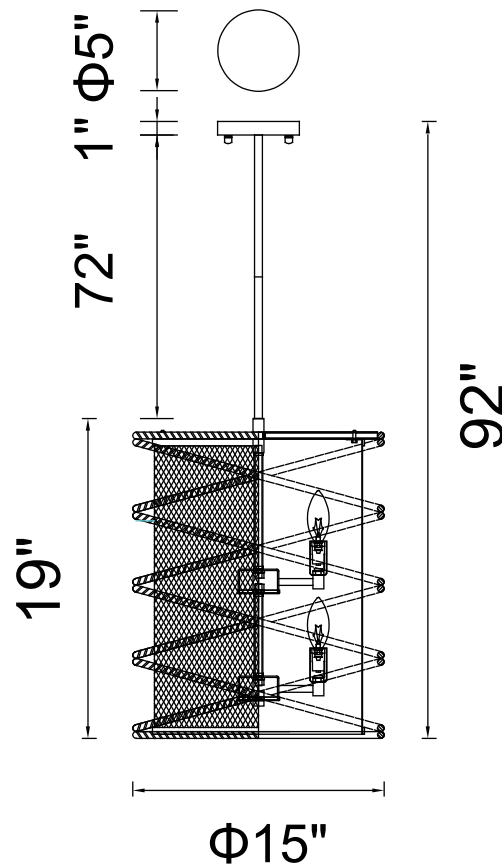

PROJECT: _____

FIXTURE TYPE: _____

LOCATION: _____

CONTACT/PHONE: _____

Item	9700P15-6-197
Collection	DARYA
Finish	Brown
Glass	-----
Crystal	Clear
Input	120V AC,60HZ,AC

Shade	-----
Length/Dia.	15"
Width/Ext.	-----
Height	19"
Maximum	-----
Lumens	-----

Light Source	E12
Bulb Info.	6×60W
Included	-----
Dimmable	Yes
Color	-----
Weight	