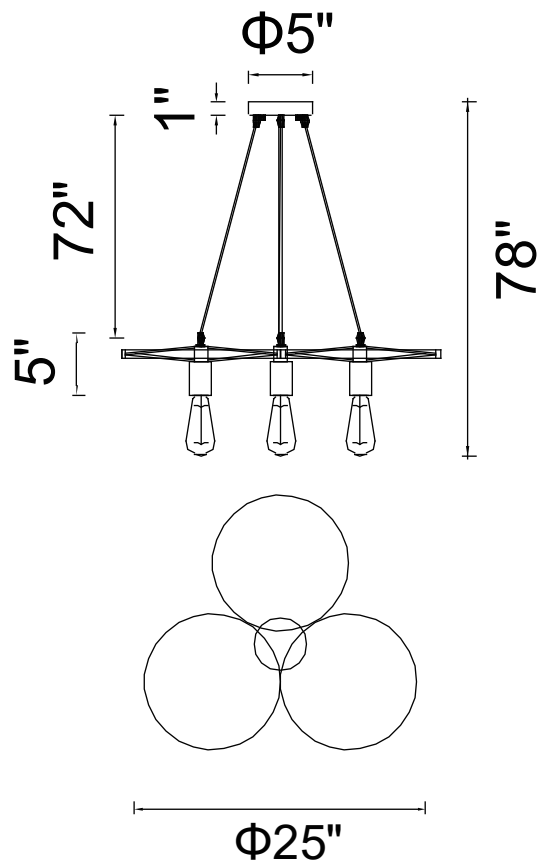

PROJECT: \_\_\_\_\_

FIXTURE TYPE: \_\_\_\_\_

LOCATION: \_\_\_\_\_

CONTACT/PHONE: \_\_\_\_\_

Item	9699P25-3-101
Collection	RAVI
Finish	Black
Glass	-----
Crystal	-----
Input	120V AC,60HZ,AC

Shade	-----
Length/Dia.	25"
Width/Ext.	-----
Height	5"
Maximum	78"
Lumens	-----

Light Source	E26
Bulb Info.	3×60W
Included	-----
Dimmable	Yes
Color	-----
Weight	