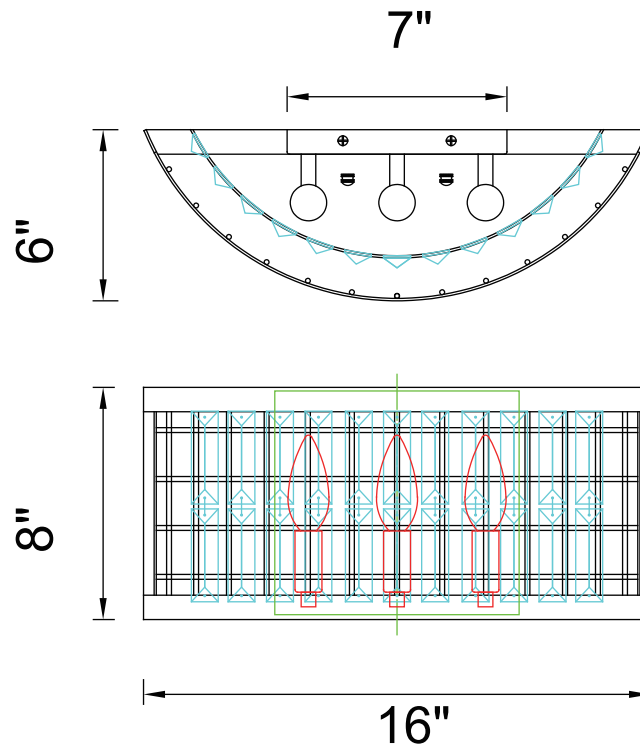

PROJECT: _____

FIXTURE TYPE: _____

LOCATION: _____

CONTACT/PHONE: _____

Item	9697W16-3-192
Collection	MEGHNA
Finish	Brown
Glass	-----
Crystal	Clear
Input	120V AC,60HZ,AC

Shade	-----
Length/Dia.	16"
Width/Ext.	6"
Height	8"
Maximum	-----
Lumens	-----

Light Source	E12
Bulb Info.	3×60W
Included	-----
Dimmable	Yes
Color	-----
Weight	