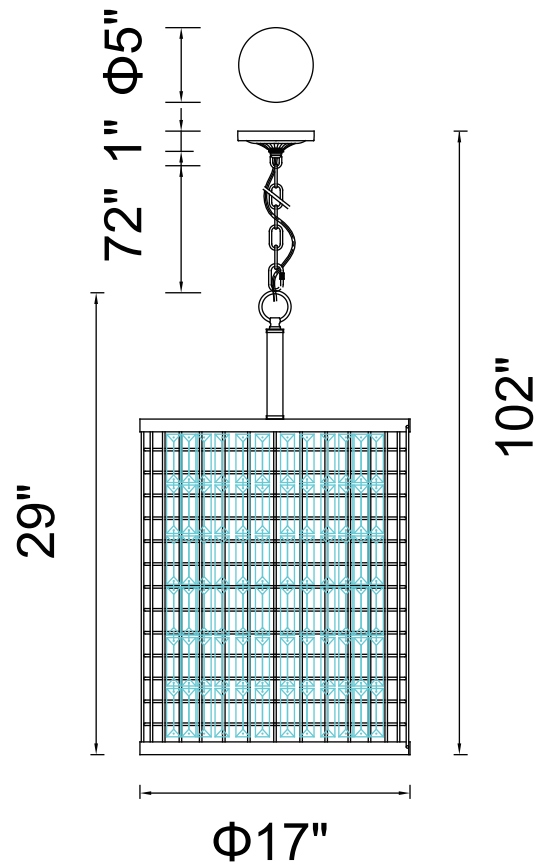

PROJECT: \_\_\_\_\_

FIXTURE TYPE: \_\_\_\_\_

LOCATION: \_\_\_\_\_

CONTACT/PHONE: \_\_\_\_\_

Item	9697P17-6-192
Collection	MEGHNA
Finish	Brown
Glass	-----
Crystal	Clear
Input	120V AC,60HZ,AC

Shade	-----
Length/Dia.	17"
Width/Ext.	-----
Height	29"
Maximum	-----
Lumens	-----

Light Source	E12
Bulb Info.	6×60W
Included	-----
Dimmable	Yes
Color	-----
Weight	