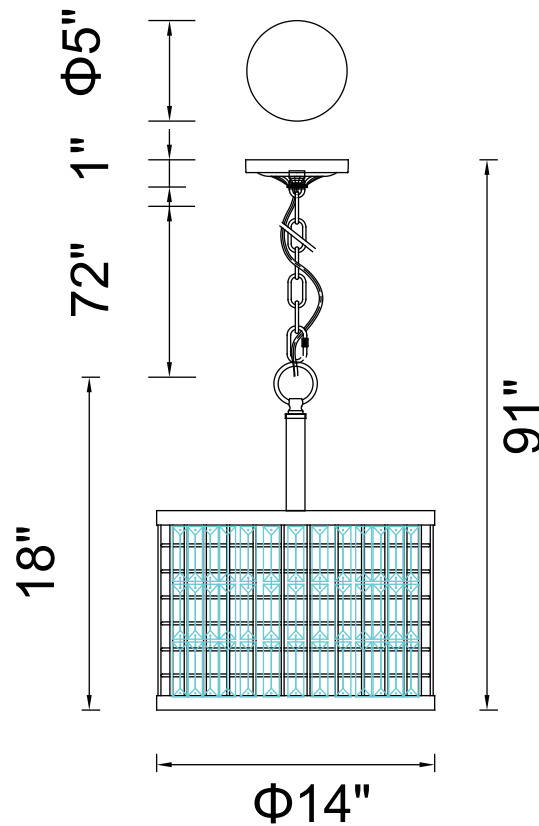

PROJECT: _____

FIXTURE TYPE: _____

LOCATION: _____

CONTACT/PHONE: _____

Item	9697P14-4-192
Collection	MEGHNA
Finish	Brown
Glass	-----
Crystal	Clear
Input	120V AC,60HZ,AC

Shade	-----
Length/Dia.	14"
Width/Ext.	-----
Height	18"
Maximum	-----
Lumens	-----

Light Source	E12
Bulb Info.	4×60W
Included	-----
Dimmable	Yes
Color	-----
Weight	-----