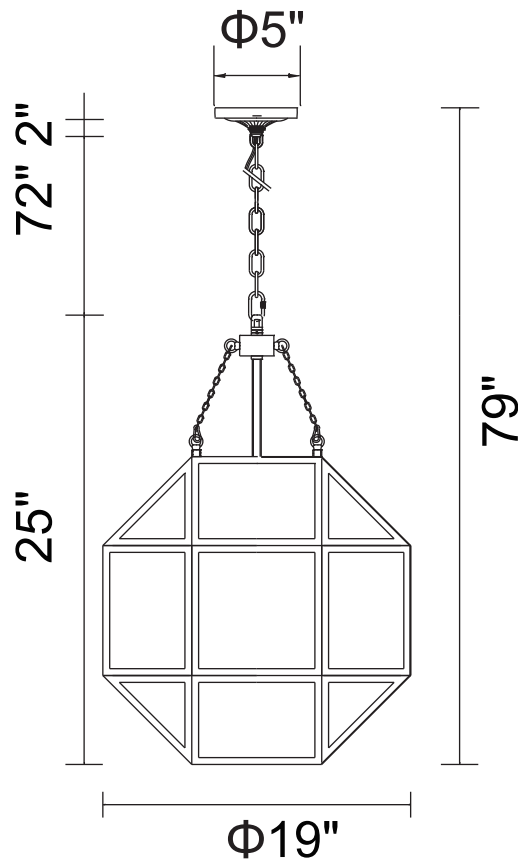

PROJECT: _____

FIXTURE TYPE: _____

LOCATION: _____

CONTACT/PHONE: _____

Item	9695P19-4-186
Collection	DVINA
Finish	Rust
Glass	Rust
Crystal	-----
Input	120V AC,60HZ,AC

Shade	-----
Length/Dia.	19"
Width/Ext.	-----
Height	25"
Maximum	79"
Lumens	-----

Light Source	E12
Bulb Info.	4×60W
Included	-----
Dimmable	Yes
Color	-----
Weight	-----