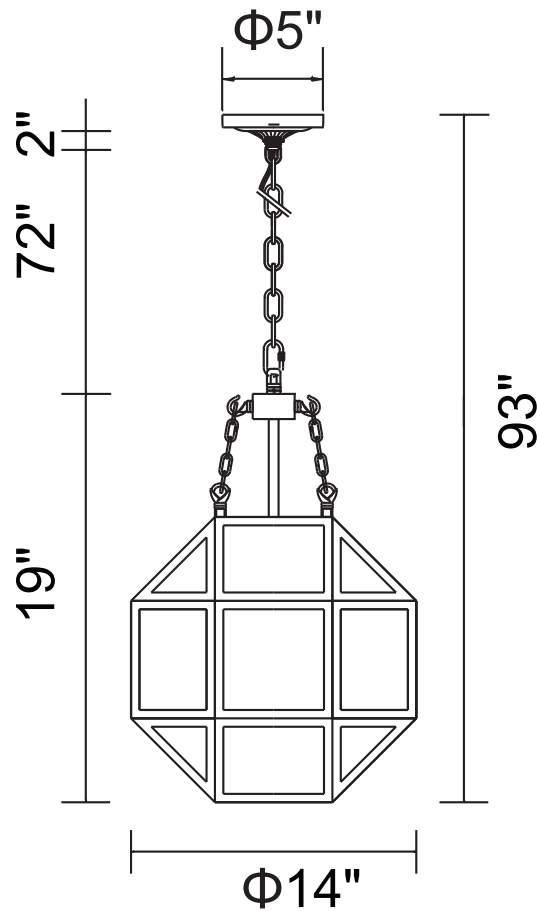

PROJECT: \_\_\_\_\_

FIXTURE TYPE: \_\_\_\_\_

LOCATION: \_\_\_\_\_

CONTACT/PHONE: \_\_\_\_\_

Item	9695P14-3-186
Collection	DVINA
Finish	Rust
Glass	Rust
Crystal	-----
Input	120V AC,60HZ,AC

Shade	-----
Length/Dia.	14"
Width/Ext.	-----
Height	19"
Maximum	93"
Lumens	-----

Light Source	E12
Bulb Info.	3×60W
Included	-----
Dimmable	Yes
Color	-----
Weight	