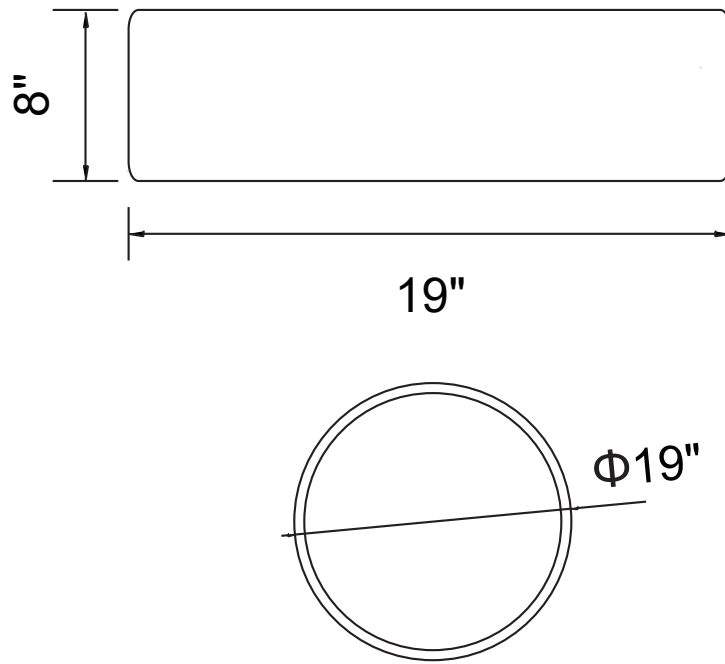

PROJECT: \_\_\_\_\_  
 FIXTURE TYPE: \_\_\_\_\_  
 LOCATION: \_\_\_\_\_  
 CONTACT/PHONE: \_\_\_\_\_

Item	9688C19-3-171
Collection	CAMPTON
Finish	Black
Glass	-----
Crystal	-----
Input	120V AC,60HZ,AC

Shade	-----
Length/Dia.	14"
Width/Ext.	-----
Height	8"
Maximum	8"
Lumens	-----

Light Source	E26
Bulb Info.	3×60W
Included	-----
Dimmable	Yes
Color	-----
Weight	