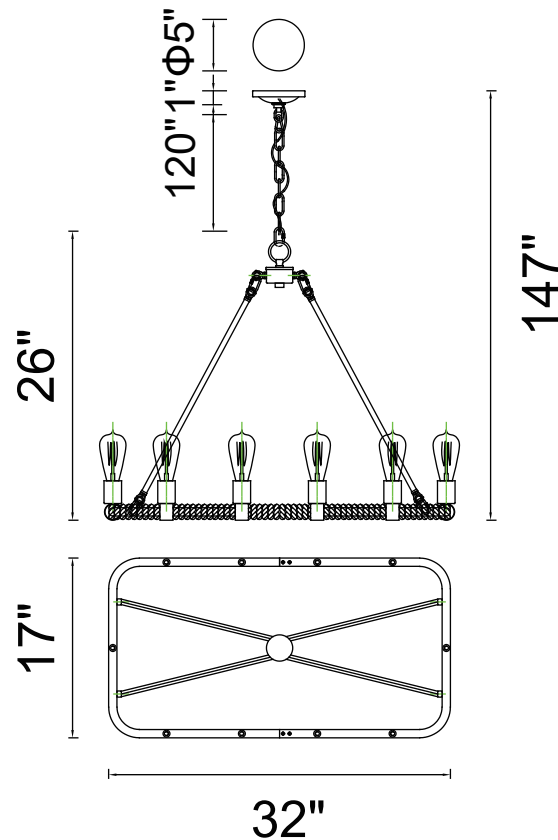

PROJECT: _____

FIXTURE TYPE: _____

LOCATION: _____

CONTACT/PHONE: _____

Item	9671P32-10-130
Collection	GANGES
Finish	Brown
Glass	-----
Crystal	-----
Input	120V AC,60HZ,AC

Shade	-----
Length/Dia.	32"
Width/Ext.	17"
Height	26"
Maximum	147"
Lumens	-----

Light Source	E26
Bulb Info.	10×60W
Included	-----
Dimmable	Yes
Color	-----
Weight	