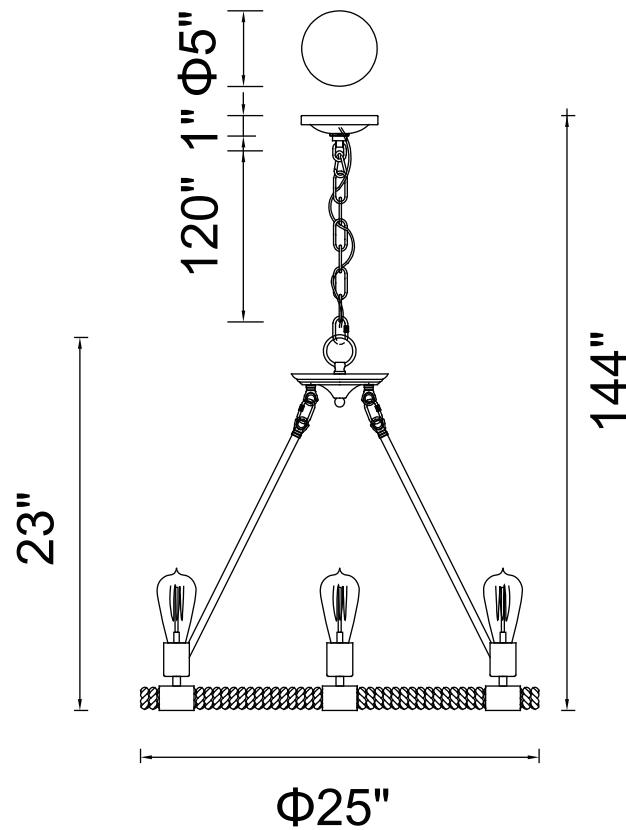

PROJECT: _____

FIXTURE TYPE: _____

LOCATION: _____

CONTACT/PHONE: _____

Item	9671P25-6-101
Collection	GANGES
Finish	Black
Glass	-----
Crystal	-----
Input	120V AC,60HZ,AC

Shade	-----
Length/Dia.	25"
Width/Ext.	-----
Height	23"
Maximum	144"
Lumens	-----

Light Source	E26
Bulb Info.	6×60W
Included	-----
Dimmable	Yes
Color	-----
Weight	