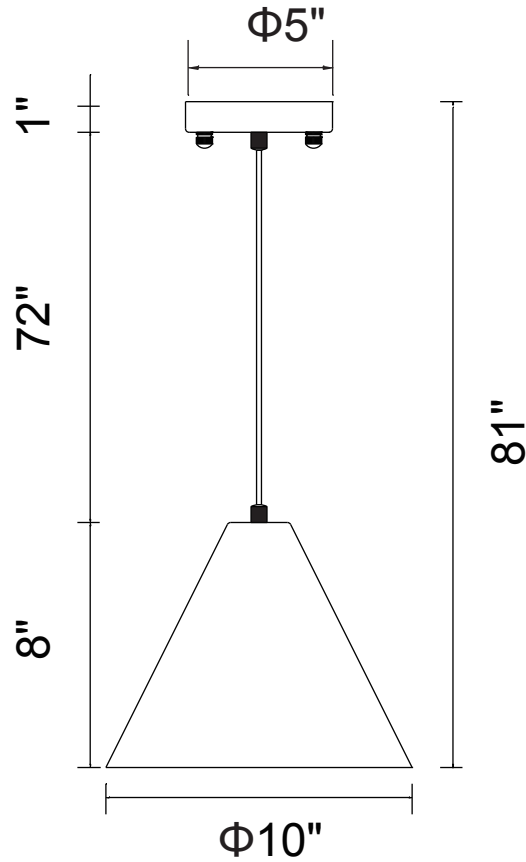

PROJECT: _____

FIXTURE TYPE: _____

LOCATION: _____

CONTACT/PHONE: _____

Item	9666P10-1-142
Collection	KEILA
Finish	Matte White
Lip	Gold
Crystal	-----
Input	120V AC,60HZ,AC

Shade	-----
Length/Dia.	10"
Width/Ext.	-----
Height	8"
Maximum	81"
Lumens	-----

Light Source	E26
Bulb Info.	1×60W
Included	-----
Dimmable	Yes
Color	-----
Weight	