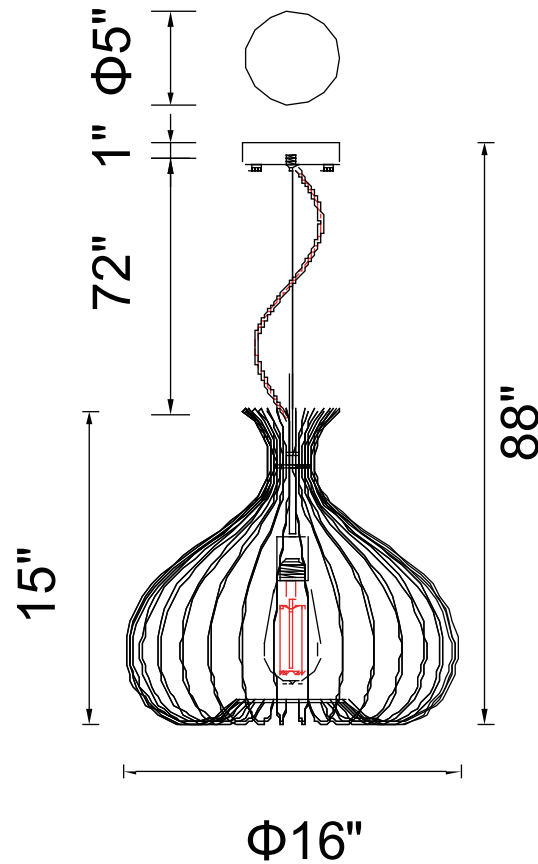

PROJECT: _____

FIXTURE TYPE: _____

LOCATION: _____

CONTACT/PHONE: _____

Item	9650P16-1-101
Collection	DARLEEN
Finish	Black
Glass	-----
Crystal	-----
Input	120V AC,60HZ,AC

Shade	-----
Length/Dia.	16"
Width/Ext.	-----
Height	15"
Maximum	88"
Lumens	-----

Light Source	E26
Bulb Info.	1x60W
Included	-----
Dimmable	Yes
Color	-----
Weight	