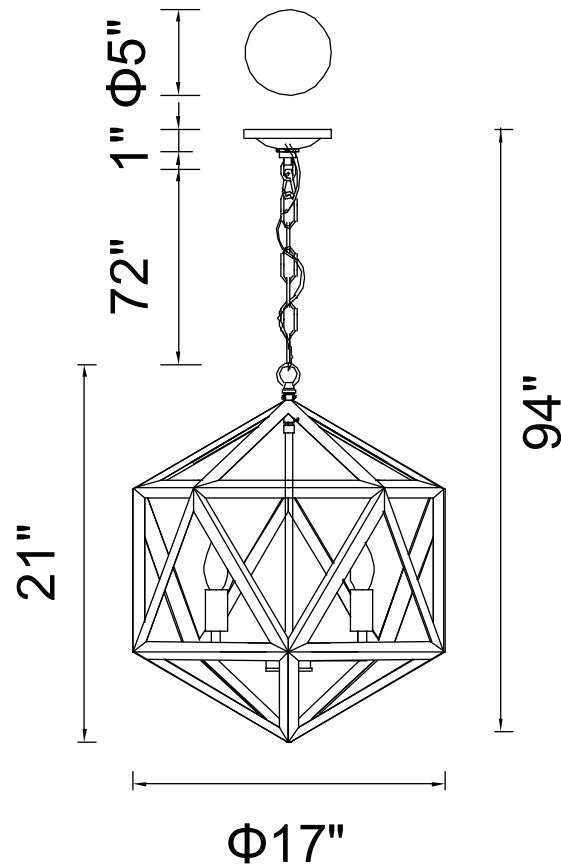

PROJECT: _____

FIXTURE TYPE: _____

LOCATION: _____

CONTACT/PHONE: _____

Item	9641P17-3-128
Collection	AMAZON
Finish	Antique Forged Copper
Glass	-----
Crystal	-----
Input	120V AC,60HZ,AC

Shade	-----
Length/Dia.	17"
Width/Ext.	-----
Height	21"
Maximum	94"
Lumens	-----

Light Source	E12
Bulb Info.	3×60W
Included	-----
Dimmable	Yes
Color	-----
Weight	-----