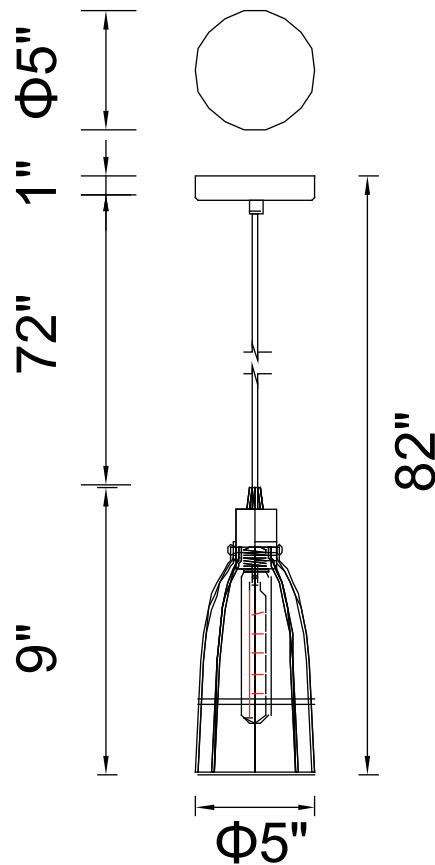

PROJECT: _____

FIXTURE TYPE: _____

LOCATION: _____

CONTACT/PHONE: _____

Item	9635P5-1-101
Collection	NESTOR
Finish	Black
Glass	-----
Crystal	-----
Input	120V AC,60HZ,AC

Shade	-----
Length/Dia.	5"
Width/Ext.	-----
Height	9"
Maximum	82"
Lumens	-----

Light Source	E26
Bulb Info.	1×60W
Included	-----
Dimmable	Yes
Color	-----
Weight	