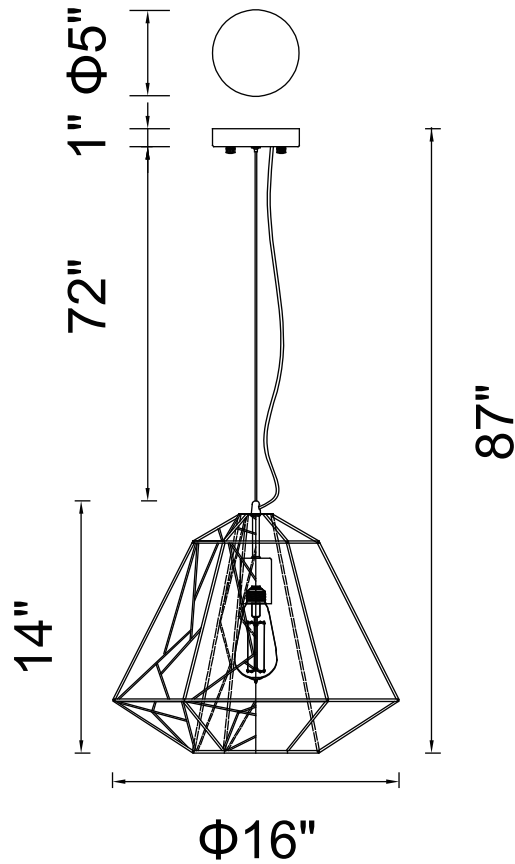

PROJECT: \_\_\_\_\_

FIXTURE TYPE: \_\_\_\_\_

LOCATION: \_\_\_\_\_

CONTACT/PHONE: \_\_\_\_\_

Item	9625P16-1-101
Collection	BAGHEERA
Finish	Black
Glass	-----
Crystal	-----
Input	120V AC,60HZ,AC

Shade	-----
Length/Dia.	16"
Width/Ext.	-----
Height	14"
Maximum	87"
Lumens	-----

Light Source	E26
Bulb Info.	1×60W
Included	-----
Dimmable	Yes
Color	-----
Weight	-----