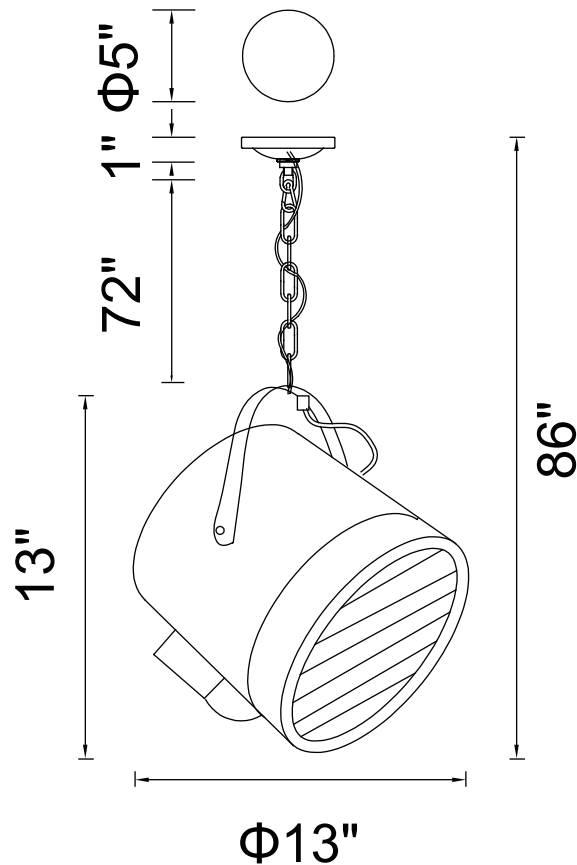

PROJECT: \_\_\_\_\_

FIXTURE TYPE: \_\_\_\_\_

LOCATION: \_\_\_\_\_

CONTACT/PHONE: \_\_\_\_\_

Item	9619P13-1-601
Collection	BROADWAY
Finish	Chrome
Glass	-----
Crystal	-----
Input	120V AC,60HZ,AC

Shade	-----
Length/Dia.	13"
Width/Ext.	-----
Height	13"
Maximum	86"
Lumens	-----

Light Source	E26
Bulb Info.	1×60W
Included	-----
Dimmable	Yes
Color	-----
Weight	-----