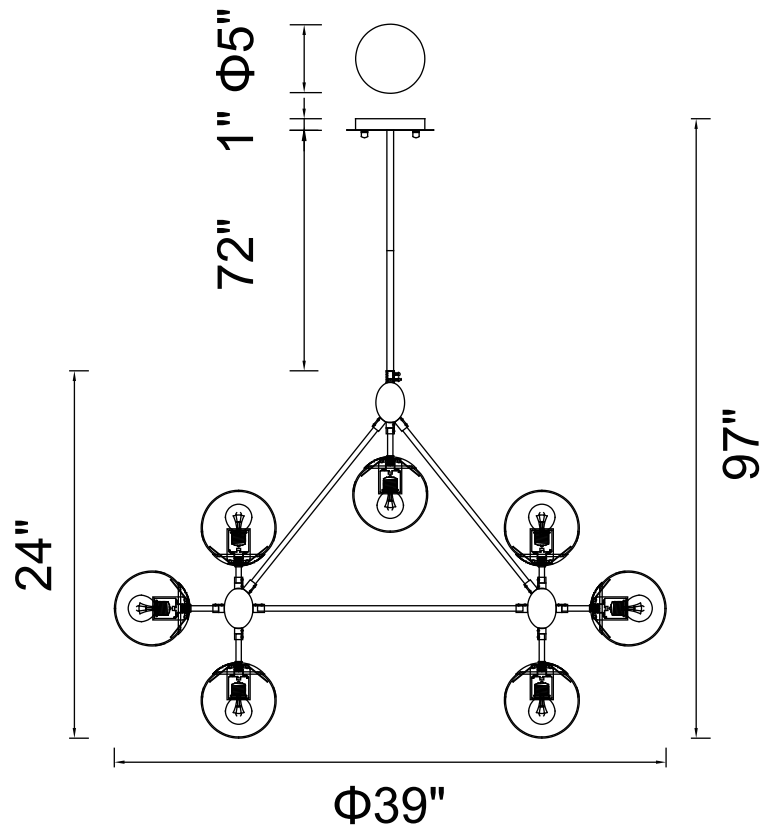

PROJECT: _____

FIXTURE TYPE: _____

LOCATION: _____

CONTACT/PHONE: _____

Item	9614P39-10-101
Collection	LONDON
Finish	Chrome
Glass	Clear
Crystal	-----
Input	120V AC,60HZ,AC

Shade	-----
Length/Dia.	39"
Width/Ext.	-----
Height	24"
Maximum	97"
Lumens	-----

Light Source	E26
Bulb Info.	10×60W
Included	-----
Dimmable	Yes
Color	-----
Weight	