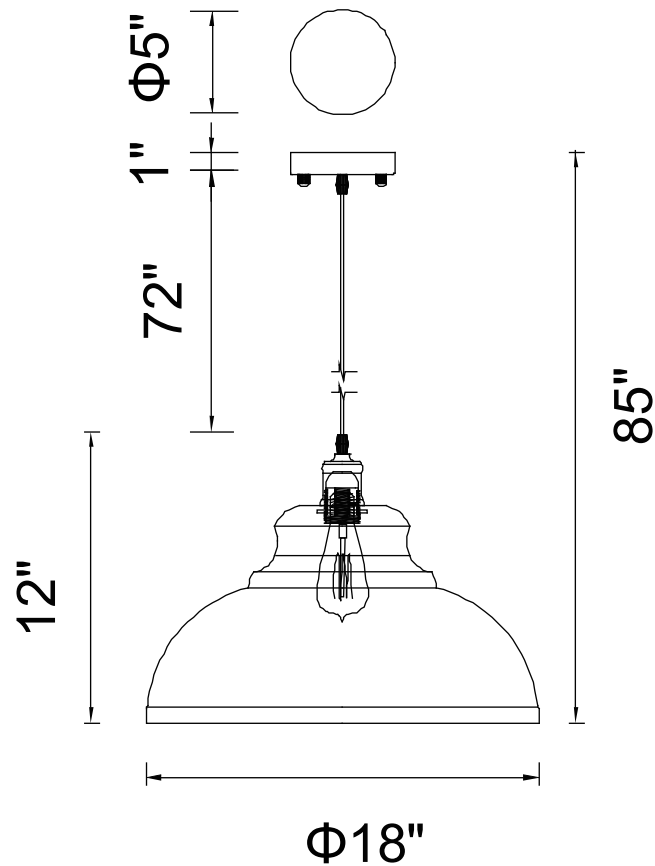

PROJECT: \_\_\_\_\_

FIXTURE TYPE: \_\_\_\_\_

LOCATION: \_\_\_\_\_

CONTACT/PHONE: \_\_\_\_\_

Item	9612P18-1-128
Collection	VOGEL
Finish	Antique Copper
Glass	-----
Crystal	-----
Input	120V AC,60HZ,AC

Shade	-----
Length/Dia.	18"
Width/Ext.	-----
Height	12"
Maximum	85"
Lumens	-----

Light Source	E26
Bulb Info.	1×60W
Included	-----
Dimmable	Yes
Color	-----
Weight	