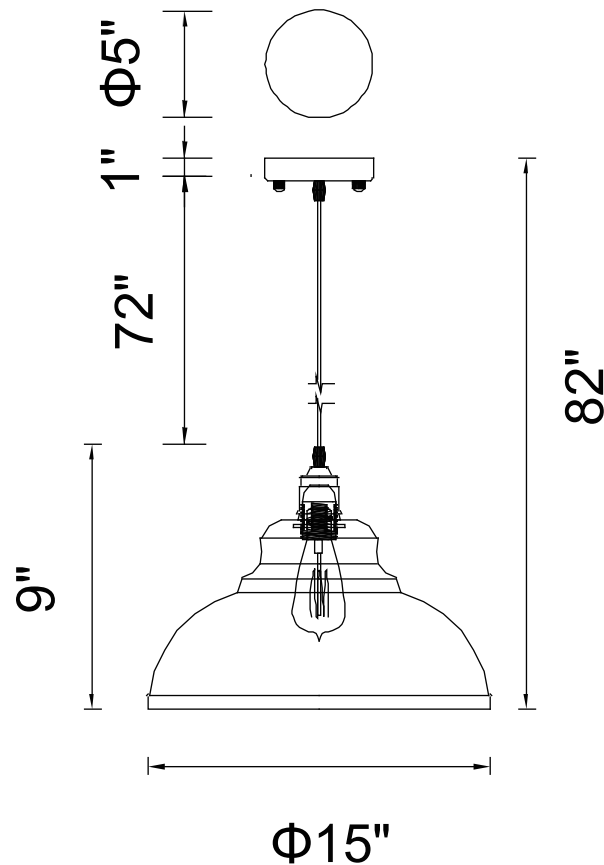

PROJECT: _____

FIXTURE TYPE: _____

LOCATION: _____

CONTACT/PHONE: _____

Item	9612P15-1-128
Collection	VOGEL
Finish	Antique Copper
Glass	-----
Crystal	-----
Input	120V AC,60HZ,AC

Shade	-----
Length/Dia.	15"
Width/Ext.	-----
Height	9"
Maximum	82"
Lumens	-----

Light Source	E26
Bulb Info.	1×60W
Included	-----
Dimmable	Yes
Color	-----
Weight	-----