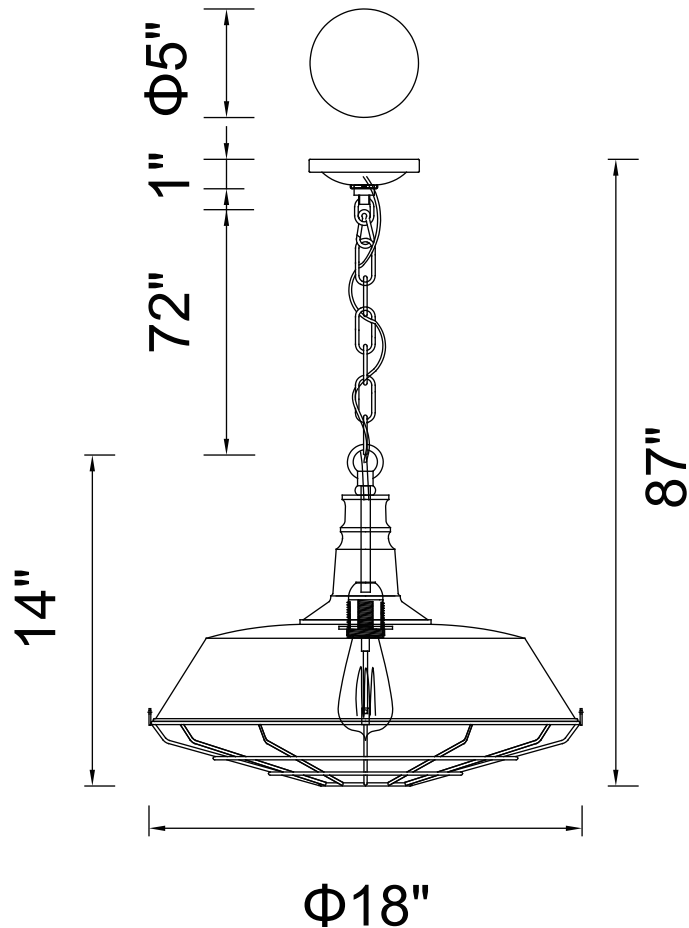

CWI LIGHTING

BRIGHTER LIVING. SIMPLIFIED.

PROJECT: _____

FIXTURE TYPE: _____

LOCATION: _____

CONTACT/PHONE: _____

Item	9611P18-1-128
Collection	MORGAN
Finish	Antique Copper
Glass	-----
Crystal	-----
Input	120V AC,60HZ,AC

Shade	-----
Length/Dia.	11"
Width/Ext.	-----
Height	12"
Maximum	87"
Lumens	-----

Light Source	E26
Bulb Info.	1×60W
Included	-----
Dimmable	No
Color	-----
Weight	