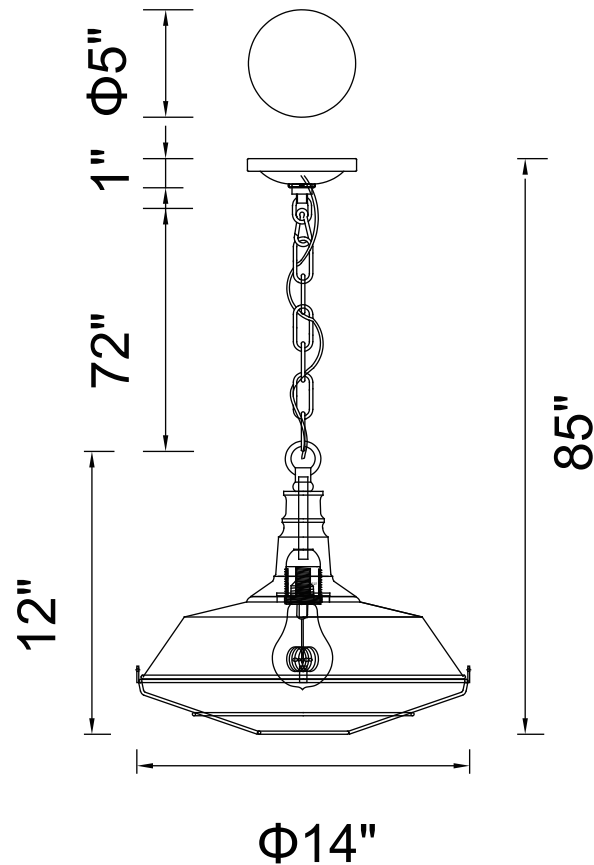

PROJECT: _____

FIXTURE TYPE: _____

LOCATION: _____

CONTACT/PHONE: _____

Item	9611P14-1-128
Collection	MORGAN
Finish	Antique Copper
Glass	-----
Crystal	-----
Input	120V AC,60HZ,AC

Shade	-----
Length/Dia.	14"
Width/Ext.	-----
Height	12"
Maximum	85"
Lumens	-----

Light Source	E26
Bulb Info.	1×60W
Included	-----
Dimmable	Yes
Color	-----
Weight	-----