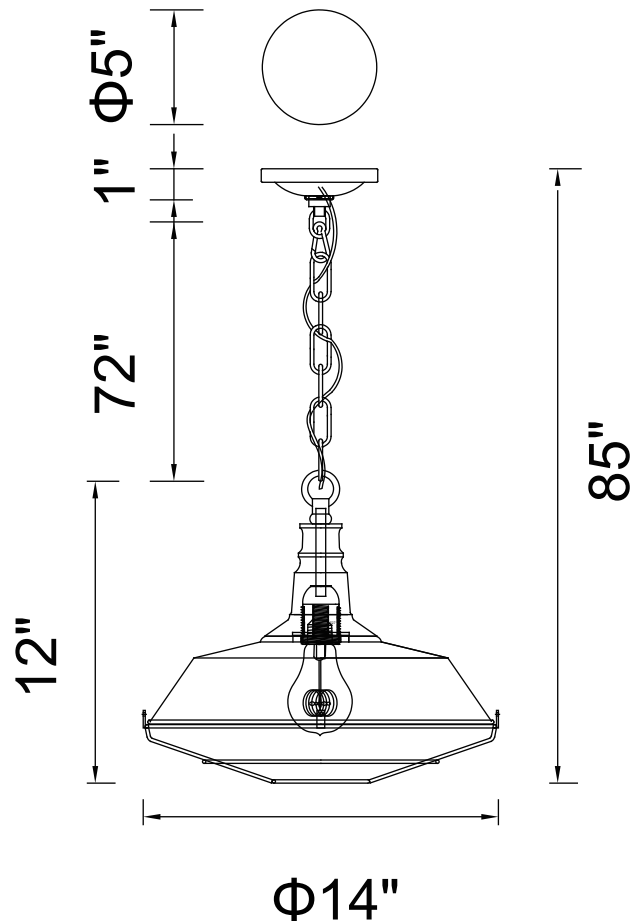

CWI LIGHTING

BRIGHTER LIVING. SIMPLIFIED.

PROJECT: _____

FIXTURE TYPE: _____

LOCATION: _____

CONTACT/PHONE: _____

Item	9611P14-1-126
Collection	MORGAN
Finish	Chocolate
Glass	-----
Crystal	-----
Input	120V AC,60HZ,AC

Shade	-----
Length/Dia.	14"
Width/Ext.	-----
Height	12"
Maximum	85"
Lumens	-----

Light Source	E26
Bulb Info.	1×60W
Included	-----
Dimmable	No
Color	-----
Weight	-----