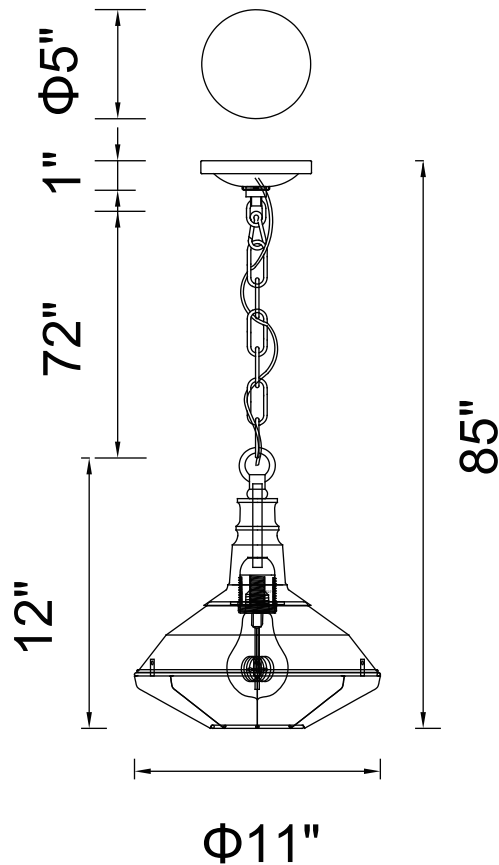

PROJECT: \_\_\_\_\_

FIXTURE TYPE: \_\_\_\_\_

LOCATION: \_\_\_\_\_

CONTACT/PHONE: \_\_\_\_\_

Item	9611P11-1-126
Collection	MORGAN
Finish	Chocolate
Glass	-----
Crystal	-----
Input	120V AC,60HZ,AC

Shade	-----
Length/Dia.	11"
Width/Ext.	-----
Height	12"
Maximum	85"
Lumens	-----

Light Source	E26
Bulb Info.	1×60W
Included	-----
Dimmable	Yes
Color	-----
Weight	