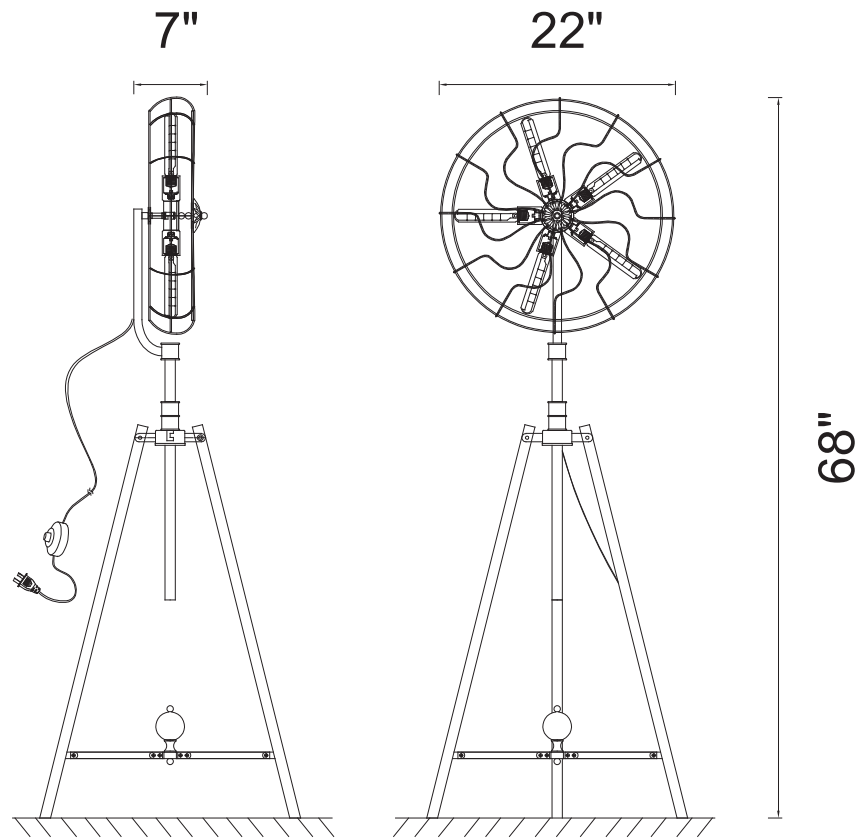

PROJECT: _____

FIXTURE TYPE: _____

LOCATION: _____

CONTACT/PHONE: _____

Item	9606F20-5-130
Collection	PAMELA
Finish	RUST
Glass	-----
Crystal	-----
Input	120V AC,60HZ,AC

Shade	-----
Length/Dia.	22"
Width/Ext.	7"
Height	68"
Maximum	-----
Lumens	-----

Light Source	E26
Bulb Info.	5×60W
Included	-----
Dimmable	Yes
Color	-----
Weight	