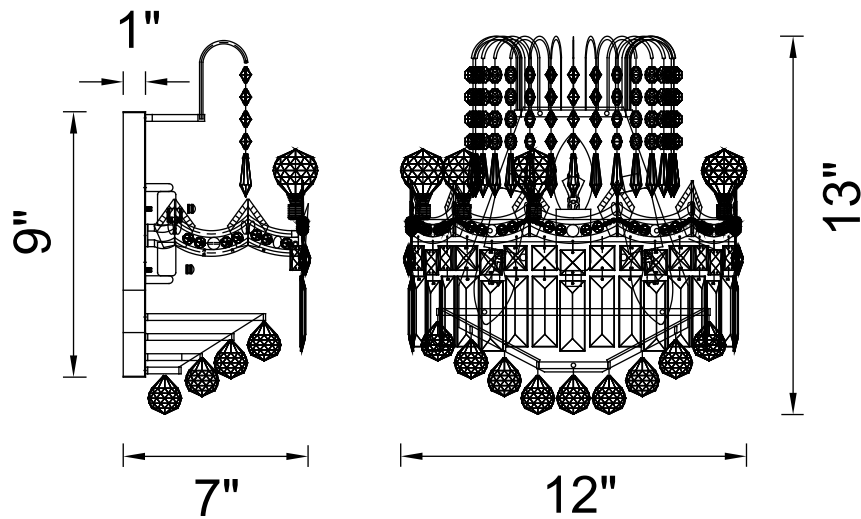

PROJECT: _____

FIXTURE TYPE: _____

LOCATION: _____

CONTACT/PHONE: _____

Item	8421W12C
Collection	AMANDA
Finish	Chrome
Glass	-----
Crystal	Clear
Input	120V AC,60HZ,AC

Shade	-----
Length/Dia.	12"
Width/Ext.	7"
Height	13"
Maximum	-----
Lumens	-----

Light Source	E12
Bulb Info.	3×60W
Included	-----
Dimmable	Yes
Color	-----
Weight	