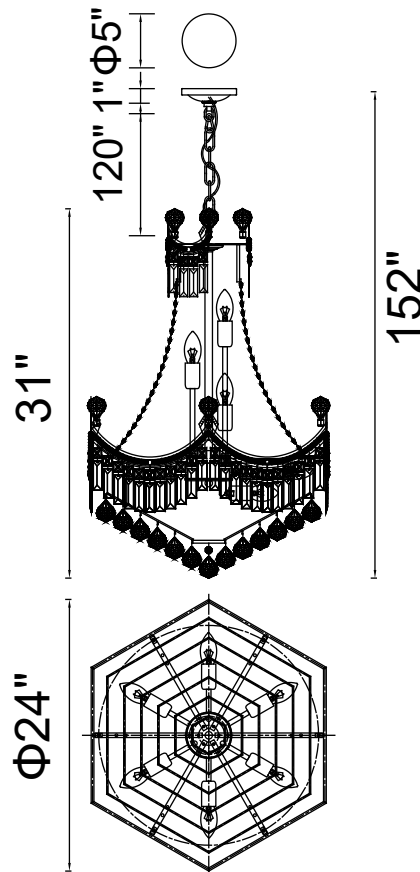

PROJECT: _____

FIXTURE TYPE: _____

LOCATION: _____

CONTACT/PHONE: _____

Item	8421P24C
Collection	AMANDA
Finish	Chrome
Glass	-----
Crystal	Clear
Input	120V AC,60HZ,AC

Shade	-----
Length/Dia.	24"
Width/Ext.	24"
Height	31"
Maximum	152"
Lumens	-----

Light Source	E12
Bulb Info.	11×60W
Included	-----
Dimmable	Yes
Color	-----
Weight	