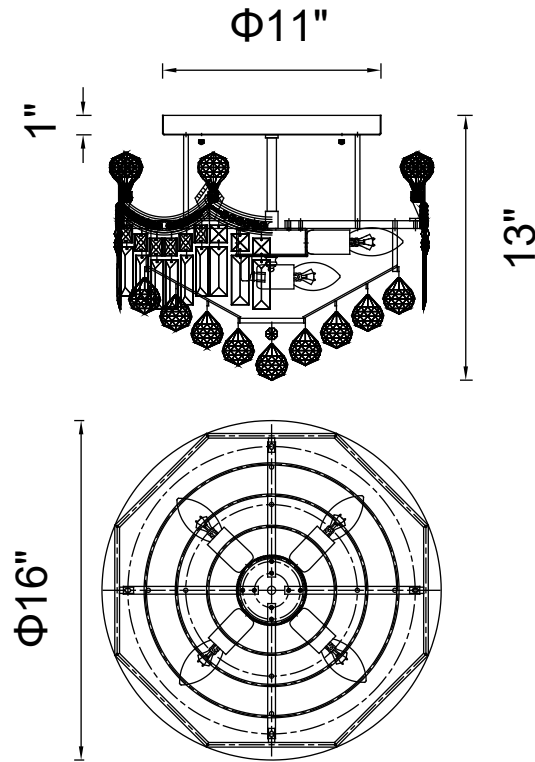

PROJECT: \_\_\_\_\_

FIXTURE TYPE: \_\_\_\_\_

LOCATION: \_\_\_\_\_

CONTACT/PHONE: \_\_\_\_\_

Item	8421C16C
Collection	AMANDA
Finish	Chrome
Glass	-----
Crystal	Clear
Input	120V AC,60HZ,AC

Shade	-----
Length/Dia.	16"
Width/Ext.	-----
Height	13"
Maximum	-----
Lumens	-----

Light Source	E12
Bulb Info.	6×60W
Included	-----
Dimmable	Yes
Color	-----
Weight	