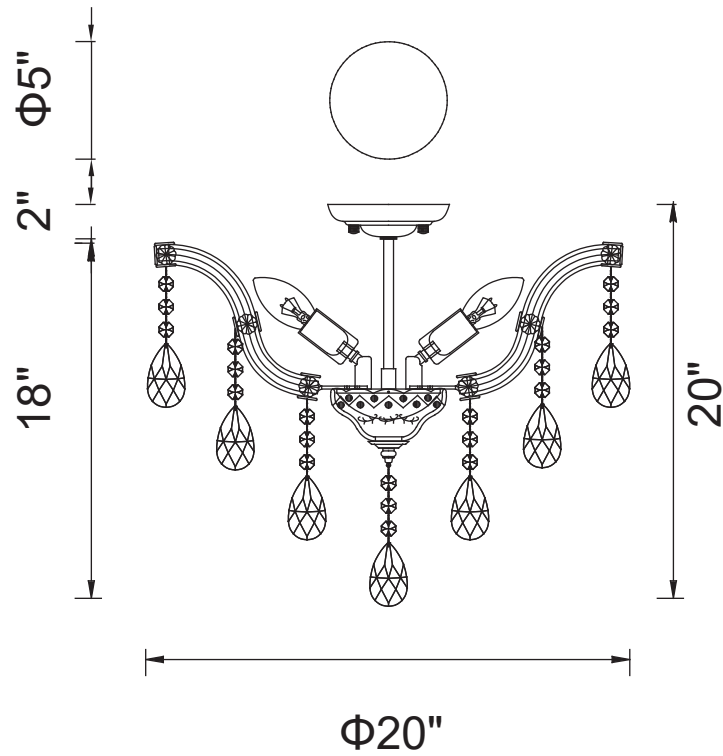

PROJECT: _____

FIXTURE TYPE: _____

LOCATION: _____

CONTACT/PHONE: _____

Item	8418C20C-6
Collection	PAYTON
Finish	Chrome
Glass	-----
Crystal	Clear
Input	120V AC,60HZ,AC

Shade	-----
Length/Dia.	20"
Width/Ext.	-----
Height	18"
Maximum	20"
Lumens	-----

Light Source	E12
Bulb Info.	6×60W
Included	-----
Dimmable	Yes
Color	-----
Weight	