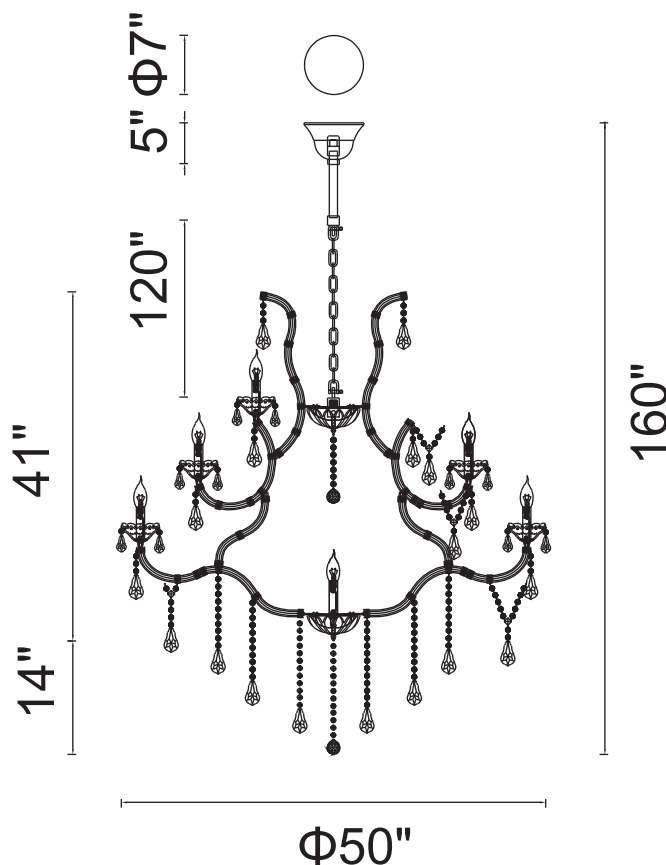

PROJECT: _____

FIXTURE TYPE: _____

LOCATION: _____

CONTACT/PHONE: _____

Item	8318P50C-41-B
Collection	MARIA THERESA
Finish	Chrome
Glass	-----
Crystal	Clear
Input	120V AC,60HZ,AC

Shade	-----
Length/Dia.	50"
Width/Ext.	-----
Height	55"
Maximum	160"
Lumens	-----

Light Source	E12
Bulb Info.	41×60W
Included	-----
Dimmable	Yes
Color	-----
Weight	