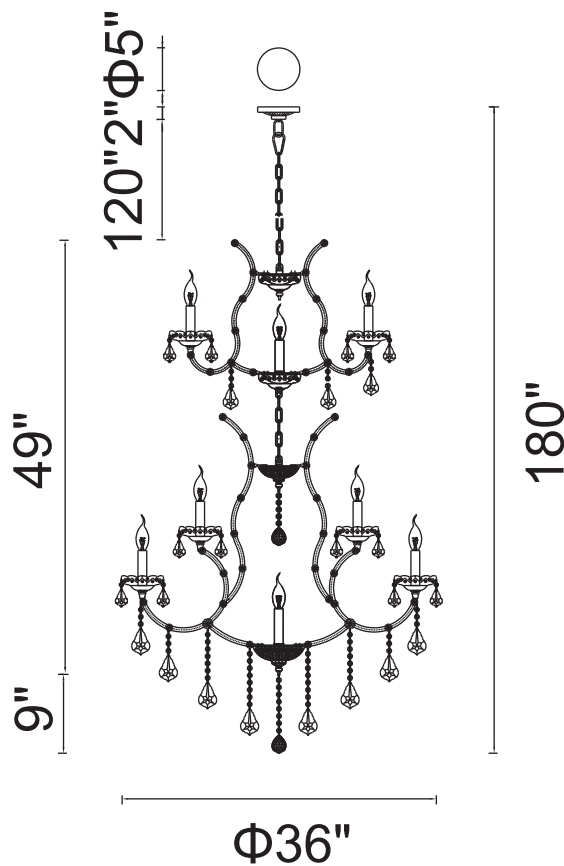

PROJECT: _____

FIXTURE TYPE: _____

LOCATION: _____

CONTACT/PHONE: _____

Item	8311P36C-34
Collection	MARIA THERESA
Finish	Chrome
Glass	-----
Crystal	Clear
Input	120V AC,60HZ,AC

Shade	-----
Length/Dia.	36"
Width/Ext.	-----
Height	58"
Maximum	180"
Lumens	-----

Light Source	E12
Bulb Info.	34×60W
Included	-----
Dimmable	Yes
Color	-----
Weight	