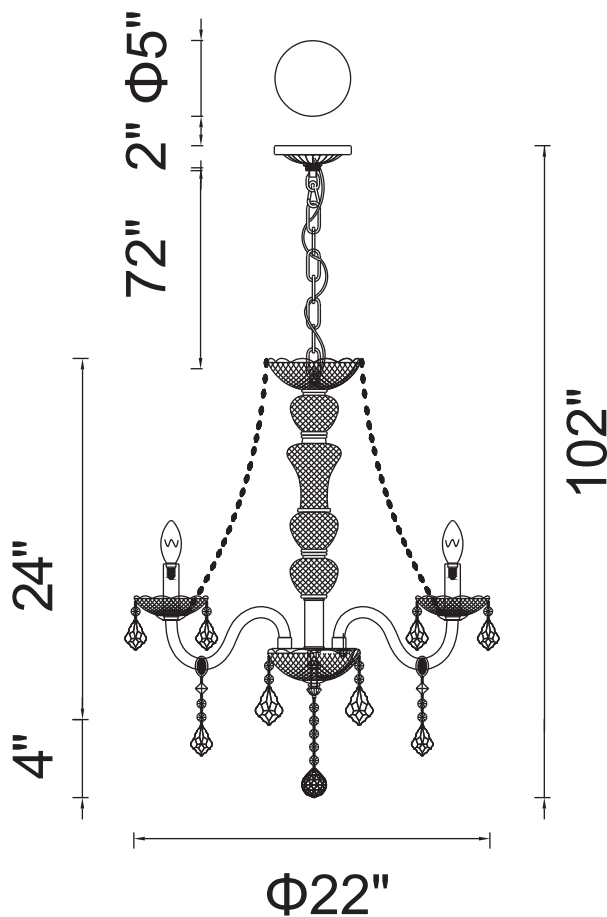

PROJECT: \_\_\_\_\_

FIXTURE TYPE: \_\_\_\_\_

LOCATION: \_\_\_\_\_

CONTACT/PHONE: \_\_\_\_\_

Item	8268P22C-6-B
Collection	PRINCETON
Finish	Black
Glass	-----
Crystal	Black
Input	120V AC,60HZ,AC

Shade	-----
Length/Dia.	22"
Width/Ext.	-----
Height	28"
Maximum	102"
Lumens	-----

Light Source	E12
Bulb Info.	5×60W
Included	-----
Dimmable	Yes
Color	-----
Weight	