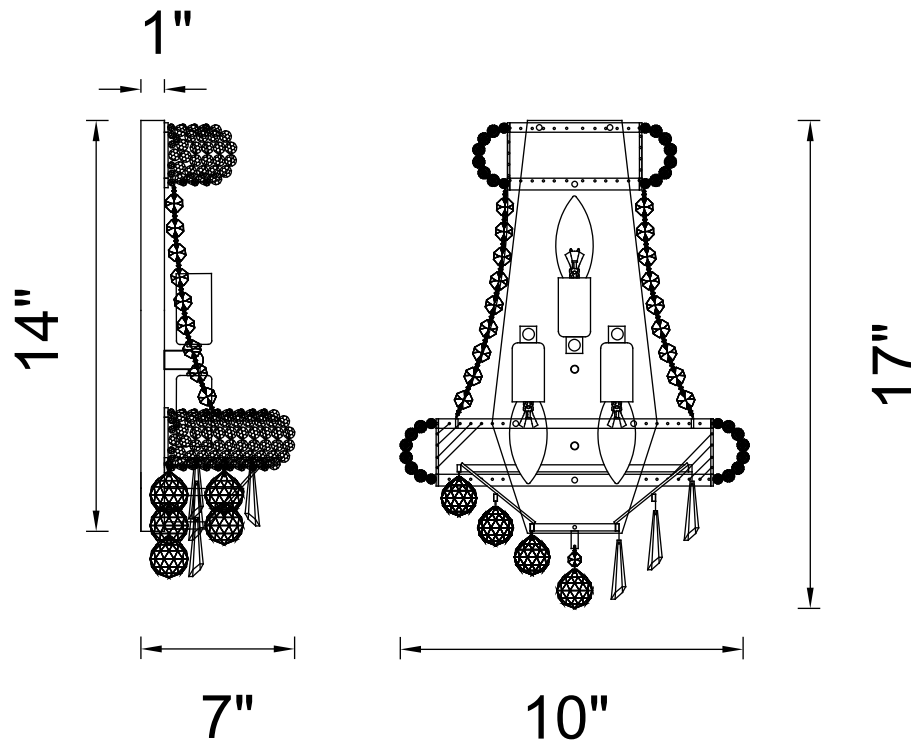

PROJECT: _____

FIXTURE TYPE: _____

LOCATION: _____

CONTACT/PHONE: _____

Item	8040W12C-B
Collection	KINGDOM
Finish	Chrome
Glass	-----
Crystal	Clear
Input	120V AC,60HZ,AC

Shade	-----
Length/Dia.	10"
Width/Ext.	7"
Height	17"
Maximum	-----
Lumens	-----

Light Source	E12
Bulb Info.	3×60W
Included	-----
Dimmable	Yes
Color	-----
Weight	